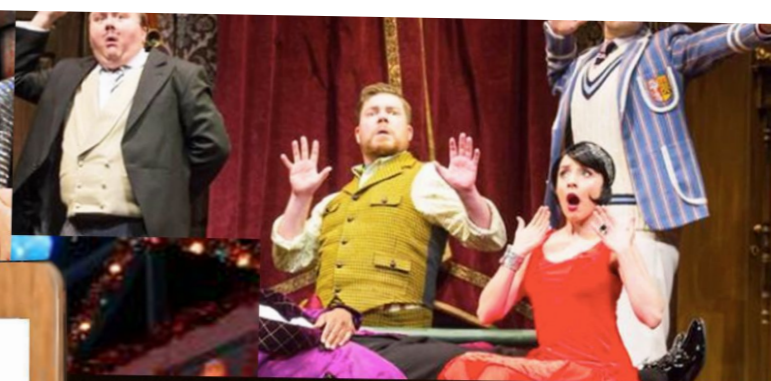

LOOK BOOK

# AUDITION

An original musical motion picture  
Written and composed  
by John Bankhead

Set in a quaint New England town at the fictional Berkshire Regional Theater, AUDITION is the story of a small group of community actors who brave a heavy winter storm for a chance at starring in a famous, yet strangely mysterious, playwright's next Broadway production. *As the director runs late, they await the audition, unknowing they're going through it the entire time.*

© JOHN BANKHEAD, LOC PAu4-171-871

"AUDITION is a movie musical that pays tribute to small theaters in towns and schools around the nation where actors do it solely for their love of the craft.

Sometimes the acting and singing is great. Sometimes it's over the top. Sometimes it's just plain bad - but always from the heart. The triumphs and flaws of community theater create a wonderful setting to bring shows to life. It's in the name. Together as one, supporting each other. That's what this story is about.