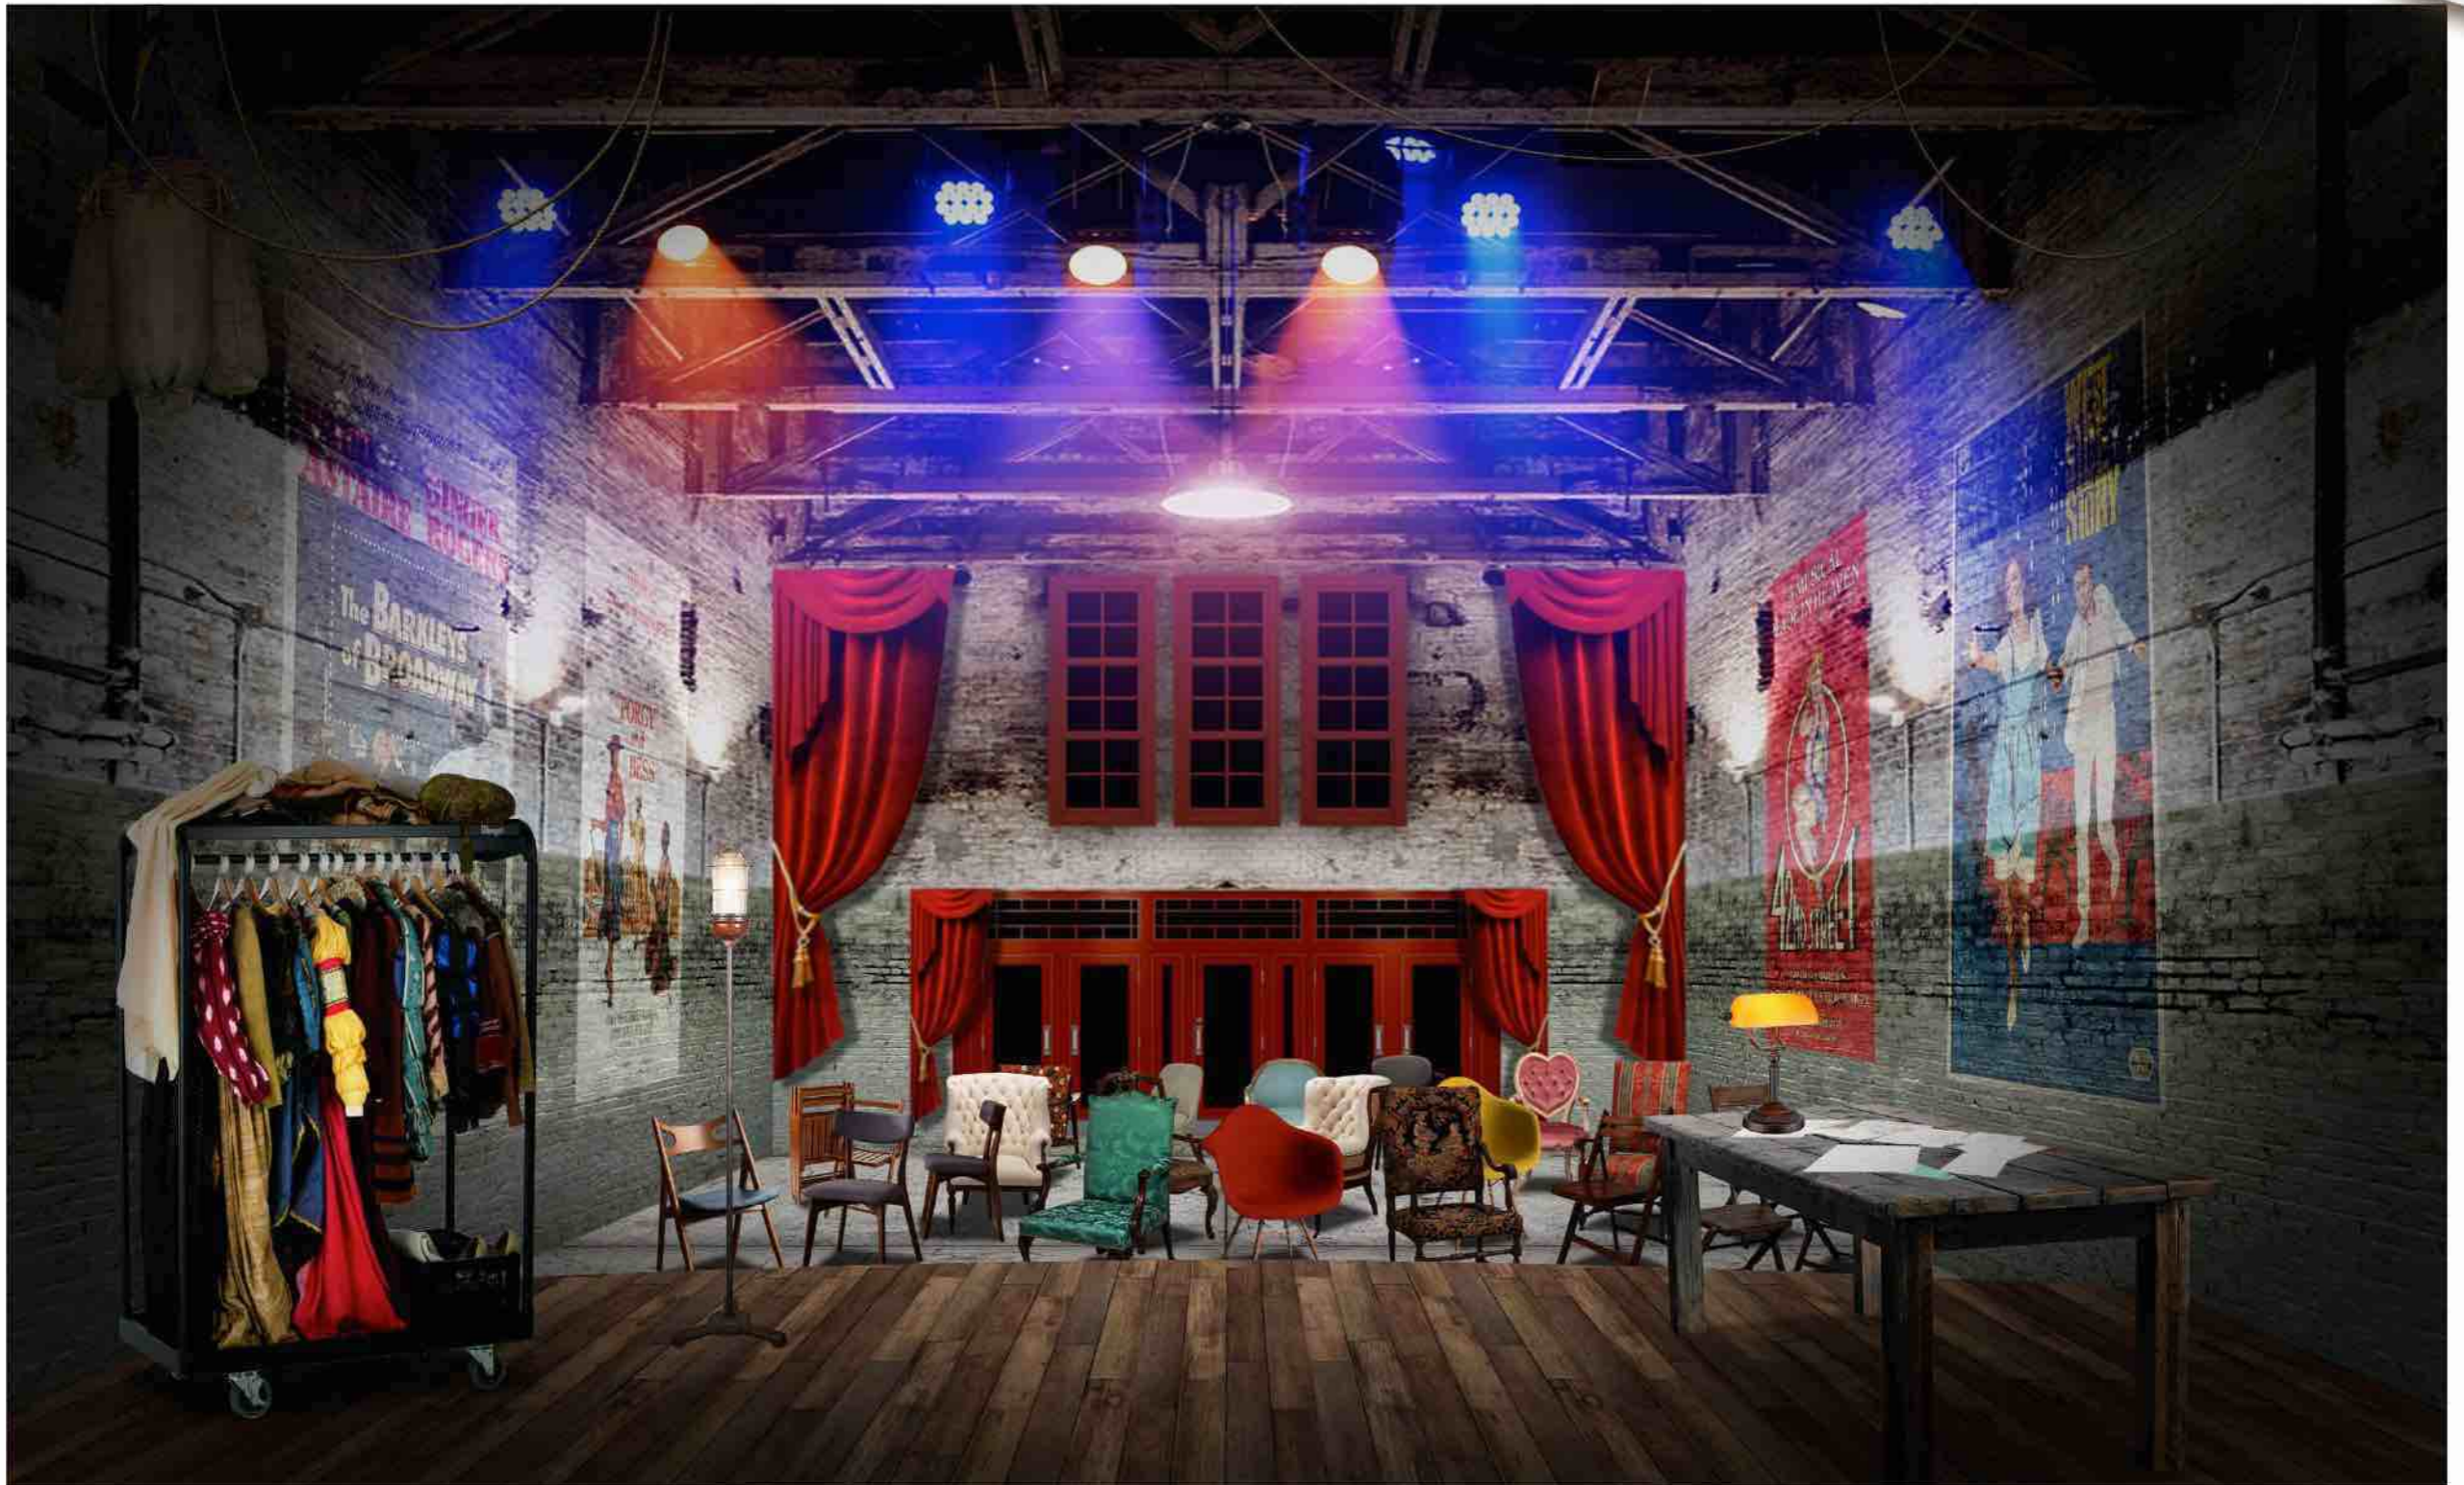

Concept Art theater interior

AUDITION